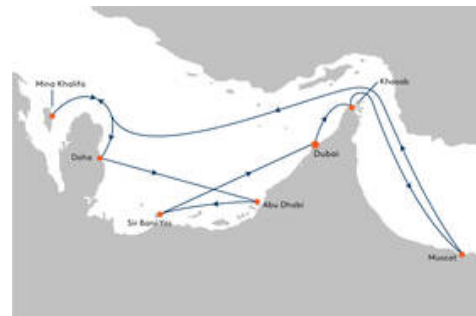

From Dubai to Dubai 09.12.2021 - 18.12.2021 | 9 days MS EUROPA 2

EUX2185

### Thu, 09.12.2021

Dubai/United Arab Emirates, departure 22.00 hrs