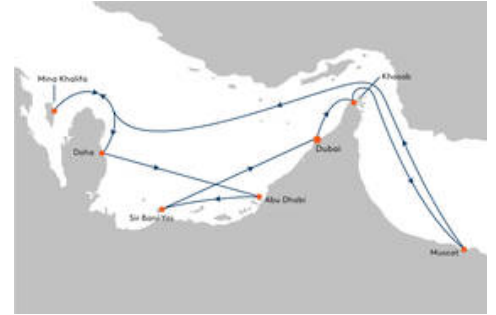

### Fri, 17.12.2021

Dubai/United Arab Emirates, arrival 8.00 hrs

Overnight stay on board

From Dubai to Dubai

09.12.2021 - 18.12.2021 | 9 days MS EUROPA 2

EUX2185

**Sat, 18.12.2021**

Dubai

From Dubai to Dubai 09.12.2021 - 18.12.2021 | 9 days MS EUROPA 2

EUX2185