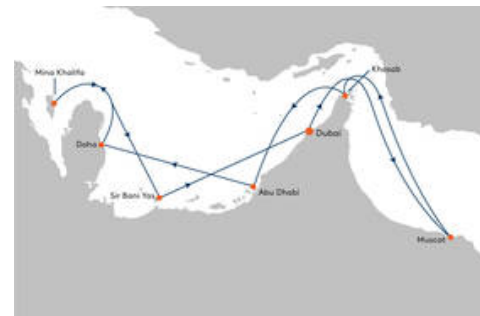

From Dubai to Dubai 30.11.2021 - 09.12.2021 | 9 days MS EUROPA 2

EUX2184

YOUR PRICE SPECIALS

Our special offers are as numerous and diverse as the interests and dreams of our guests. Now you can enjoy freedom that takes you places with our exclusive special deals.

EXTENDED FUN

Extend your stay with the previous cruise EUX2183 or with the subsequent cruise EUX2185 and save € 600 per person (applies to Categories 1 & 14).