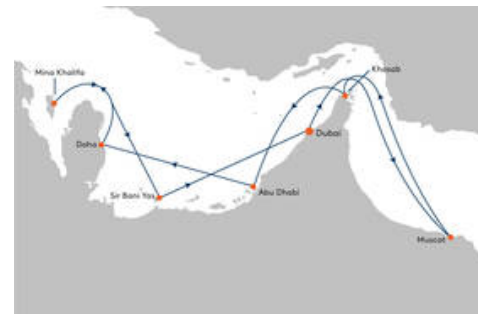

From Dubai to Dubai 30.11.2021 - 09.12.2021 | 9 days MS EUROPA 2

EUX2184

GLITTERING SPLENDOUR IN THE DESERT

Enjoy the impressive blend of eastern tradition and futuristic modernity on this cruise with the EUROPA 2. Explore centuries of culture with a tour of the bays and fjords of the Musandam Peninsula in a traditional wooden dhow boat, a trip to the bazaar amidst fragrant clouds of cardamom, aniseed and cinnamon or a visit to the magnificent mosques in Muscat and Bahrain. Be astounded by the superlative architecture and art, such as the Burj Khalifa in Dubai and the Louvre Abu Dhabi. After these spellbinding experiences, you can relax on board the EUROPA 2.

Tue, 30.11.2021

Dubai/United Arab Emirates, departure 0.00 hrs

Wed, 01.12.2021

Relaxation at sea

Thu, 02.12.2021

Muscat/Oman (G), 7.00 – 18.00 hrs

Fri, 03.12.2021

Khasab/Musandam/Oman (A), 13.00 – 19.00 hrs

Sat, 04.12.2021

Abu Dhabi/United Arab Emirates (G), 8.00 – 18.00 hrs

Sun, 05.12.2021

Doha/Qatar, 8.00 – 18.00 hrs

Mon, 06.12.2021

Mina Khalifa/Bahrain (G), 8.00 – 18.00 hrs

Tue, 07.12.2021

Sir Bani Yas/United Arab Emirates (A), 10.00 – 18.00 hrs

For individual programmes kindly consult your travel agent.

The following programmes are offered in German:

PRE-CRUISE PROGRAMME A: DUBAI – BOOM TOWN IN THE DESERT